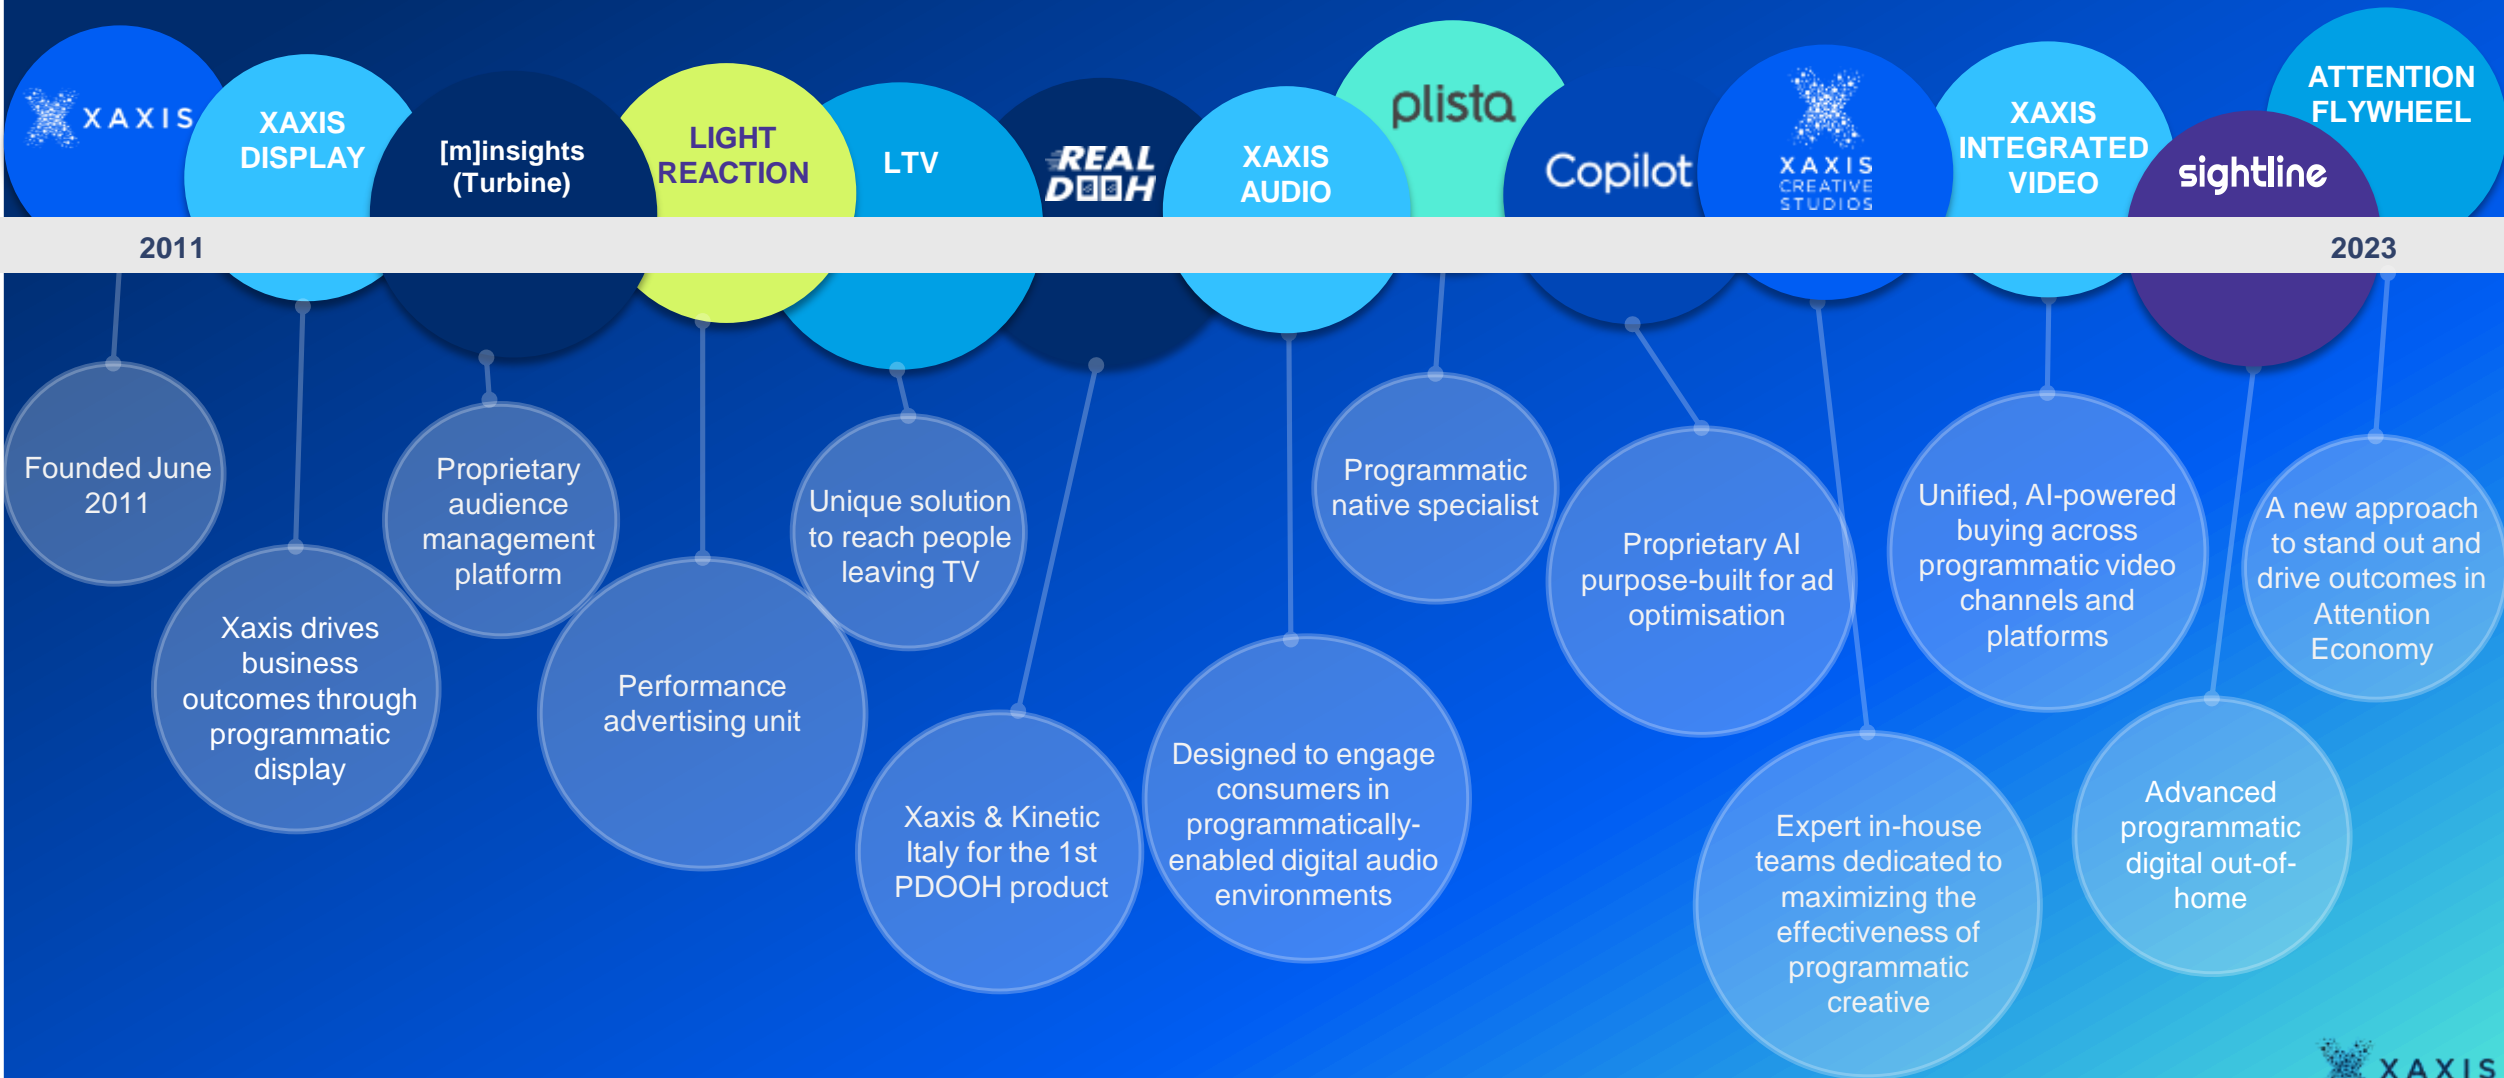

Over 10 years of growth and innovation

Copilot AI

Custom Attention Algo

Copilot Custom algorithm has been built to predict Attention meaning increasing impressions seen by human eyes in real time.

Xaxis Attention Flywheel

Amplified Intelligence

Custom Models that predict and optimize towards Attention

Copilot

Size

Position

Viewability

Duration

Clutter

Device

Creativity

The importance of developing ads that are worth watching

1. Add CTA button
2. Add logo
3. Add products carousel
4. Use human faces
5. Add QR code to visit the store

Outcome

Insights to measure the communication impact